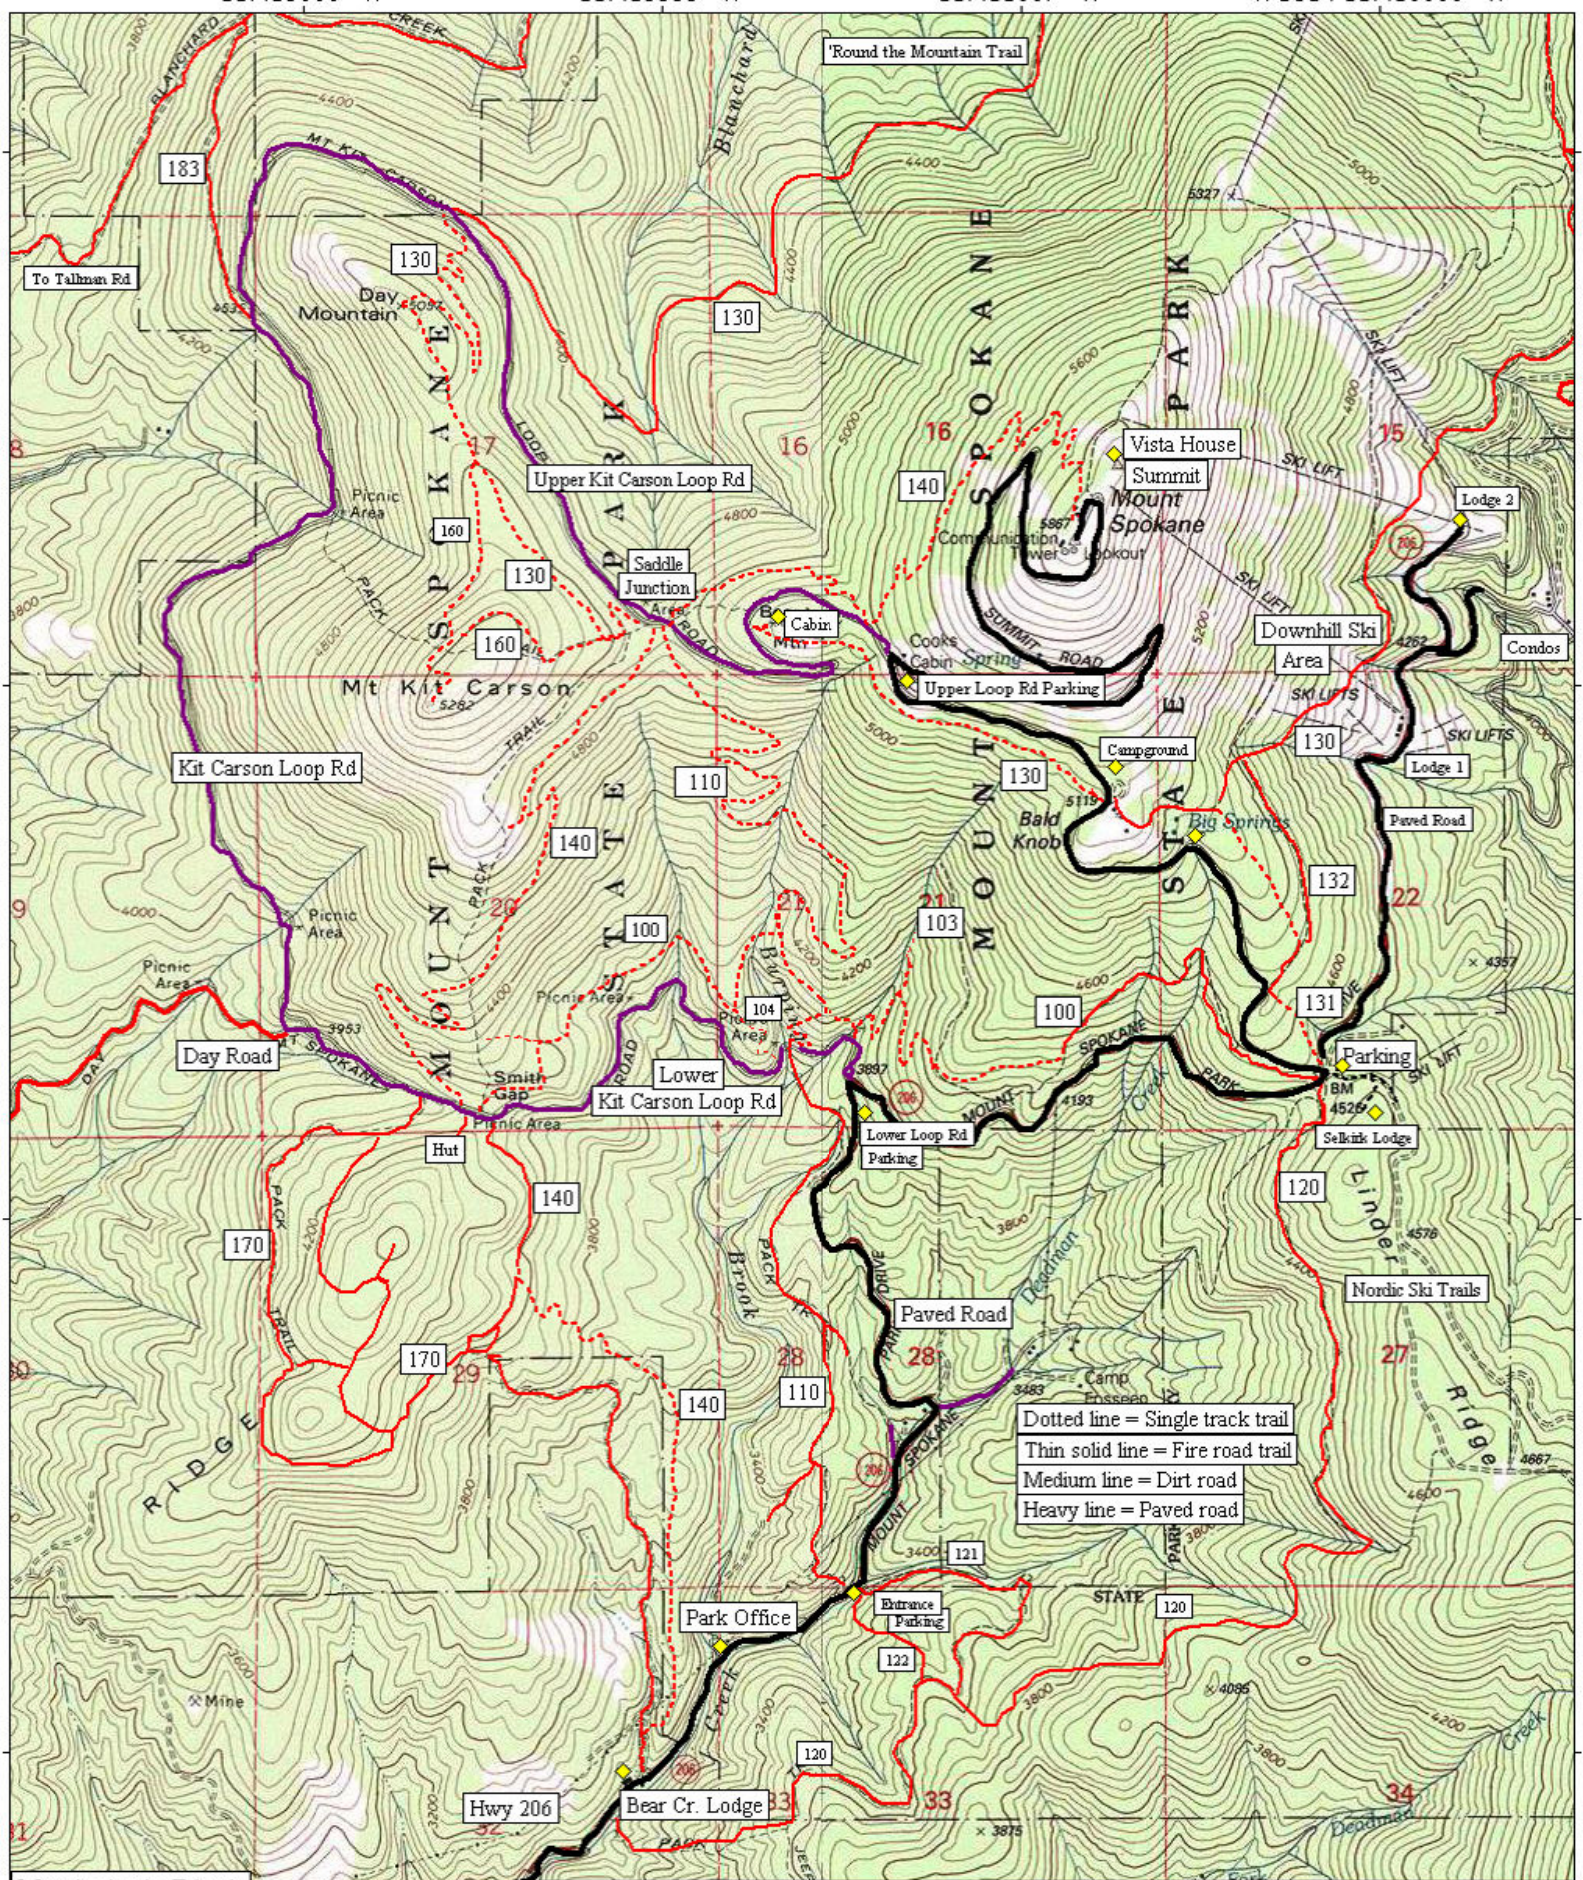

117.15000° W

117.13333° W

117.11667° W

WGS84 117.10000° W

47.93333° N

47.93333° N

47.91667° N

47.91667° N

47.90000° N

47.90000° N

47.88333° N

47.88333° N

Mapping by the Friends of Mt. Spokane State Park, 2014

Map available for free download at www.mountspokane.or

117.15000° W

117.13333° W

117.11667° W

WGS84 117.10000° W

TN 16° MN

Map created with TOPO!® ©2003 National Geographic (www.nationalgeographic.com/topo)