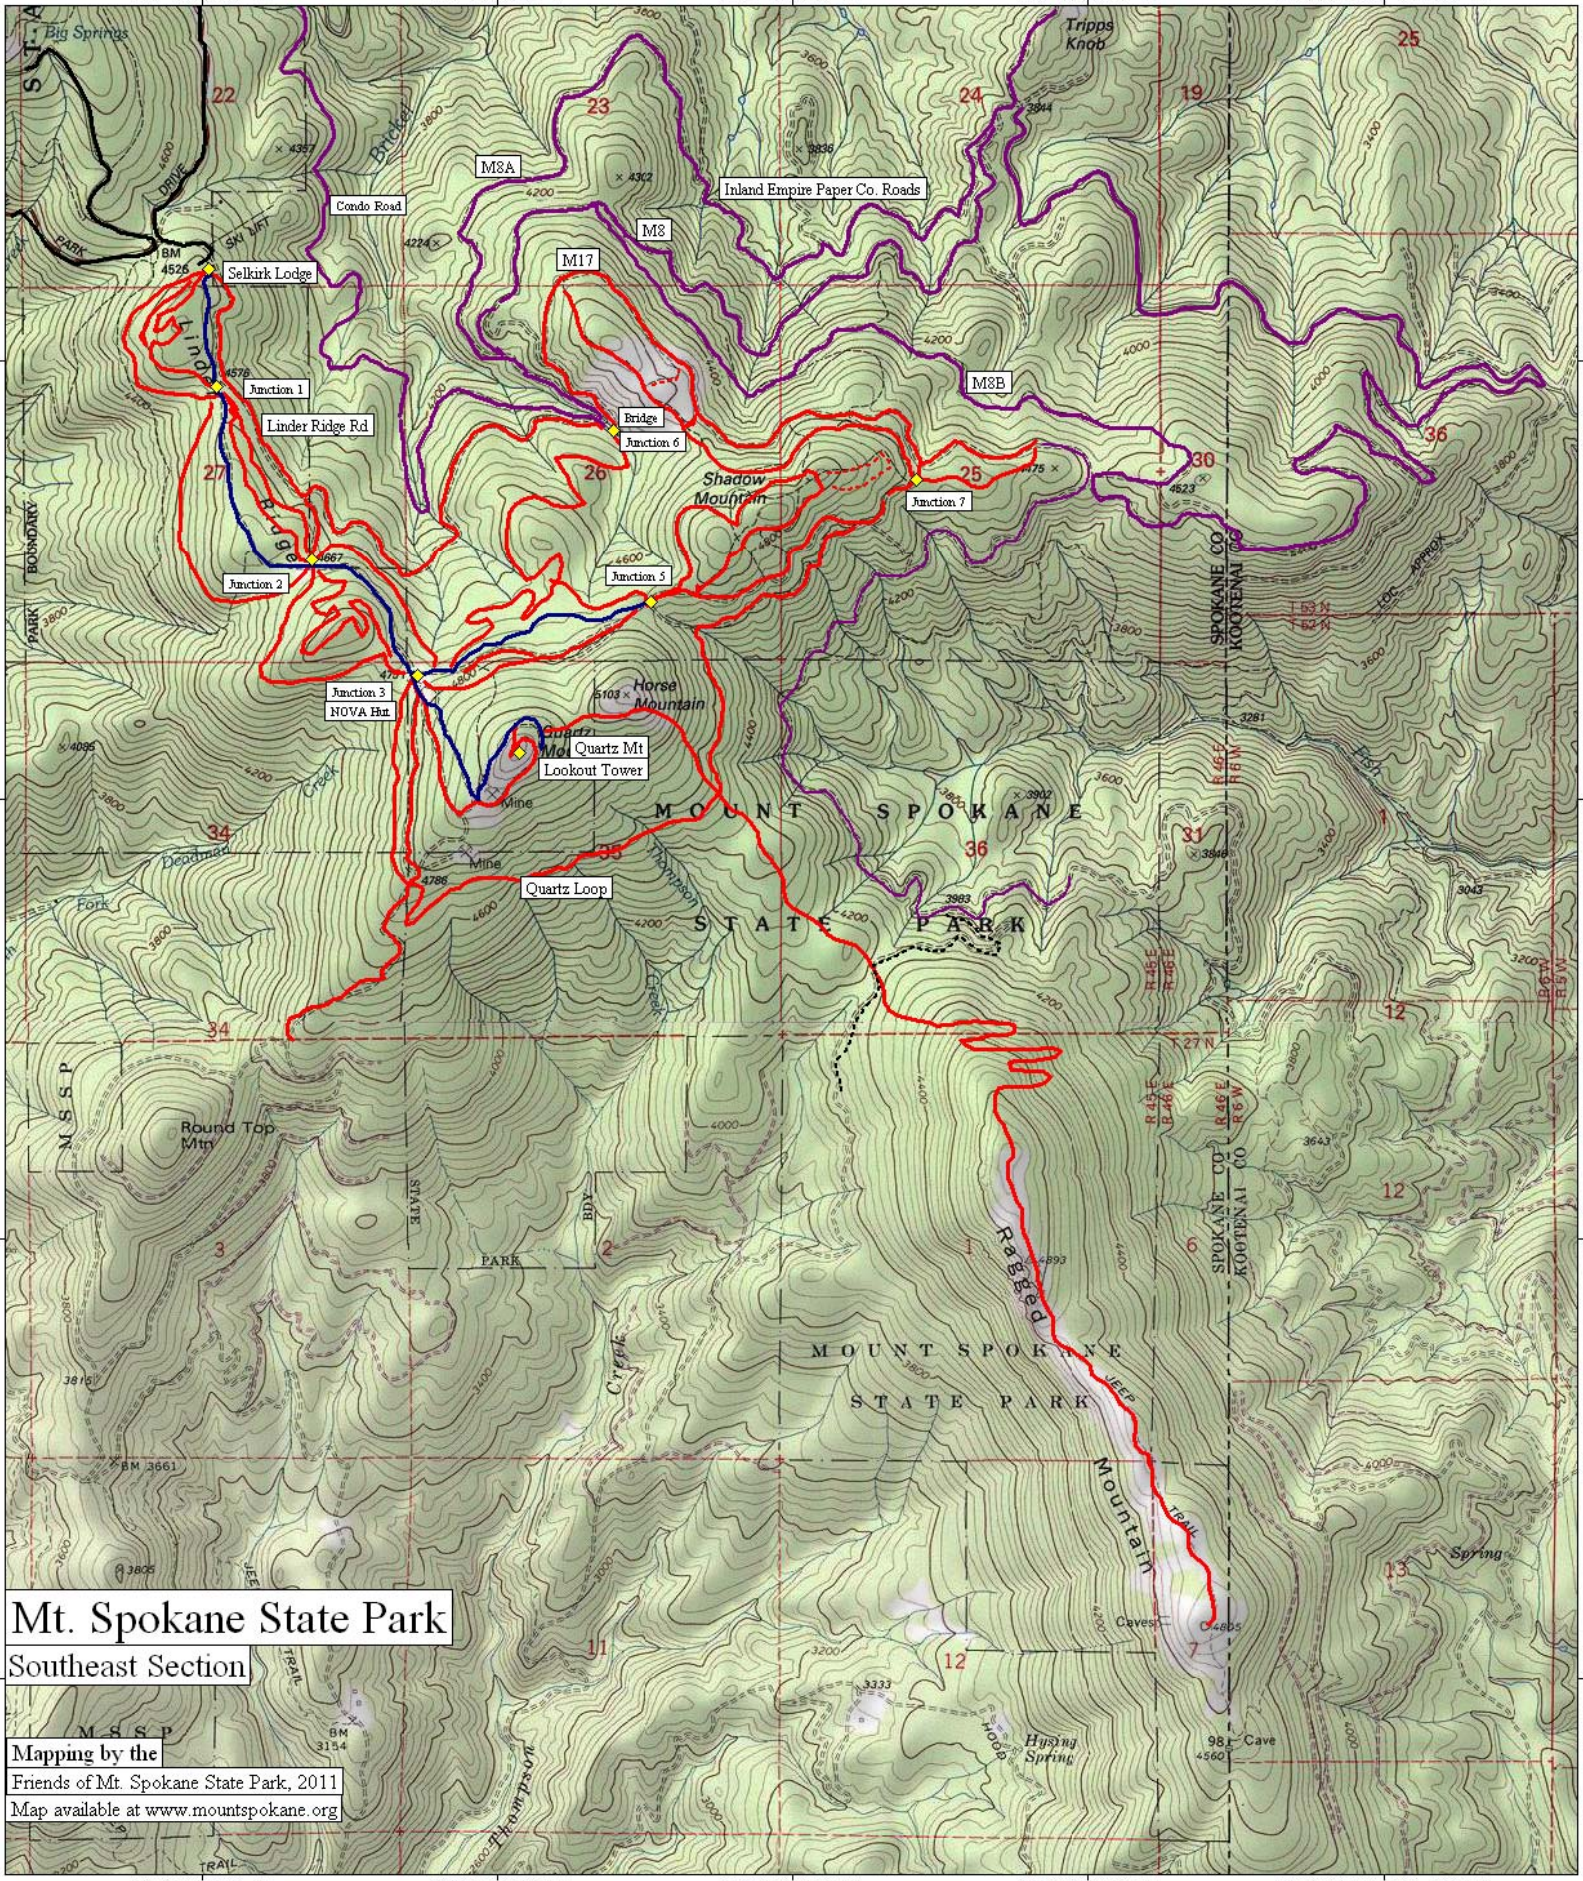

117°06.000' W 117°05.000' W 117°04.000' W 117°03.000' W WGS84 117°02.000' W

47°54.000' N

47°54.000' N

47°53.000' N

47°53.000' N

47°52.000' N

47°52.000' N

47°51.000' N

47°51.000' N

Mt. Spokane State Park
Southeast Section

Mapping by the
 Friends of Mt. Spokane State Park, 2011
 Map available at www.mountspokane.org

117°06.000' W 117°05.000' W 117°04.000' W 117°03.000' W WGS84 117°02.000' W

TN 16°

Map created with TOPO! © 2003 National Geographic (www.nationalgeographic.com/topo)